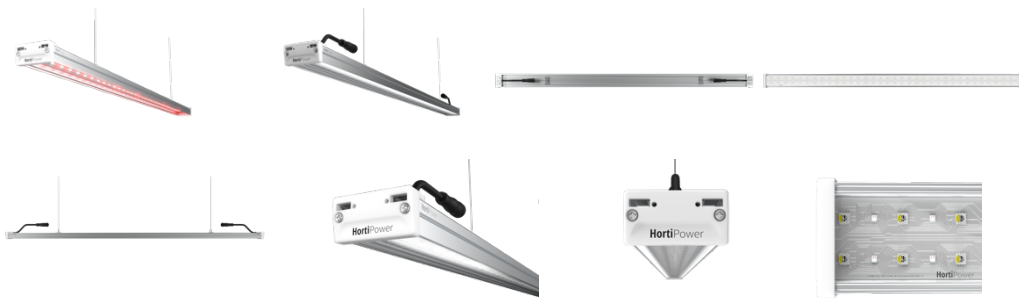

AVAILABLE

- Power supplies
- Cables
- Connectors

INSTALLATION ACCESSORIES

Stainless steel bracket

Warranty policy and Terms and conditions for sale of products and services apply.

All rights reserved. HortiPower is a registered trademark of LuxBalance Lighting Limited in various countries. Due to continuous improvement and innovation, specifications may change without notice.

©2019

HortiPower

Mail: info@hortipower.com | Web: www.hortipower.com

Version 0.0.2